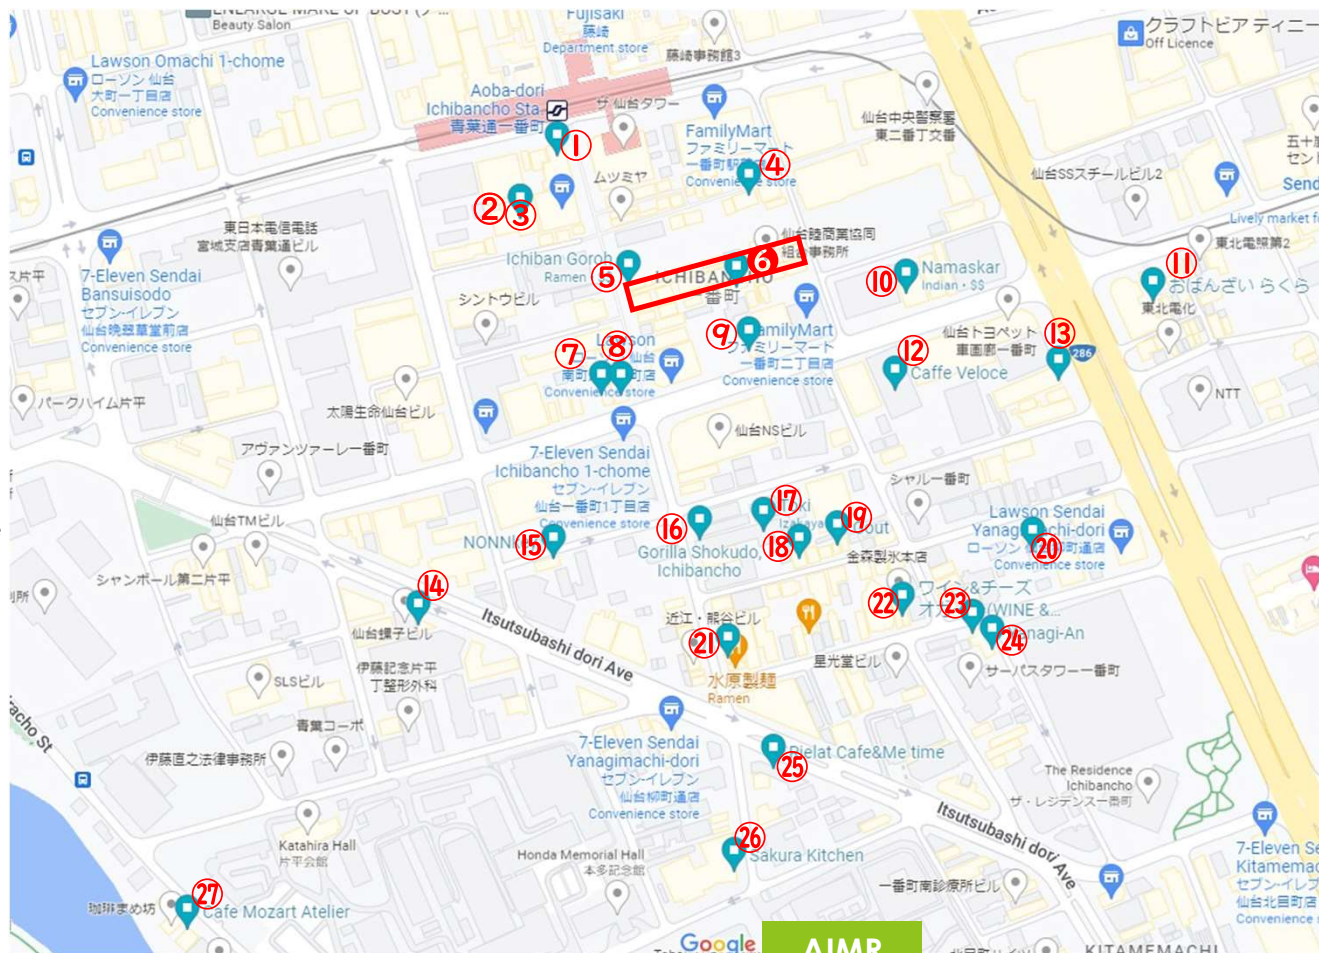

Sendai Lunch Map

- ✔ ① **McDonald's** – fast food
- ✔ ② **Cho Lon** - Vietnamese and Thai food
- ✔ ③ **Budougura** - Italian food
- ④ **Torriko Bunten** - Ramen noodles, Oyako-don
- ⑤ **Ichiban Goro** – Ramen noodles 
- ⑥ **Iroha Yokocho**(restaurant district) - Pizza, Ramen etc
- ⑦ **Matsuya** - Beef on rice
- ✔ ⑧ **CoCo ichibanya** - Japanese curry
- ✔ ⑨ **Choga Jip** - Korean food
- ✔ ⑩ **Namaskar** - Indian food
- ✔ ⑪ **Obanzai Rakura** - Japanese restaurant (lunch : only Wed/Thu/Fri)
- ✔ ⑫ **Café Veloce** - Café ☕
- ✔ ⑬ **Tenshige** - Tempura, Soba
- ✔ ⑭ **Chada Curry** - Thai food
- ⑮ **NONNkey** - Japanese curry